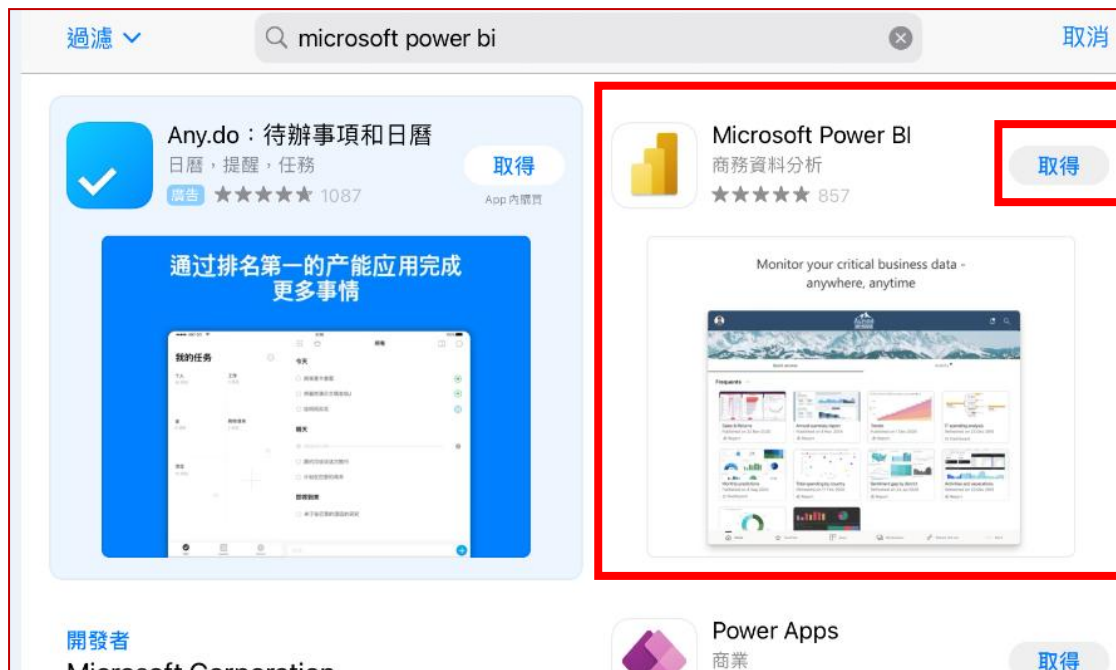

[step 1] 確認安裝環境

可安裝版本

供應商	Microsoft Corporation
相容性	
iPhone	需要 iOS 12.2 或以上版本。
iPad	需要 iPadOS 12.2 或以上版本。
iPod touch	需要 iOS 12.2 或以上版本。

確認版本

[step2]安裝 Microsoft Power BI App

進入 APP Store

查詢關鍵字:power bi>選擇 Microsoft Power BI>[取得]執行軟體安裝

安裝完畢>[打開]啟動軟體

[step3]設定

Note:

- 1.請先確認操作手機是否已註冊 MMHTP 機碼
(若沒有，台北請聯絡#2477 協助註冊)
- 2.將 WiFi 切到 MMHTP->執行設定

點[報表伺服器]>輸入相關資訊(a,b)>[連線到伺服器]

a.伺服器位址: <http://pbi.mmh.org.tw/reports>

b.顯示名稱(輸入可辨識文字即可):mmhBI

The screenshot shows the '登入' (Login) screen in the Power BI mobile app. At the top, there is a 'Power BI' logo on the left and a '報表伺服器' (Report Server) button on the right, which is highlighted with a red box. Below this, there are two input fields. The first is labeled '鍵入您的伺服器位址' (Enter your server address) and contains the text 'http://pbi.mmh.org.tw/reports', also highlighted with a red box. The second is labeled '顯示名稱' (Display name) and contains the text 'mmhBI', also highlighted with a red box. At the bottom center, there is a yellow button labeled '連線到伺服器' (Connect to server), which is also highlighted with a red box.

輸入使用者名稱/密碼(OA 帳號密碼,英文一律大寫)> [連線到伺服器]

The screenshot shows a mobile application interface for Power BI. At the top, there is a navigation bar with a back arrow on the left, the text 'Power BI' in the center, and a dropdown menu on the right labeled '報表伺服器' (Report Server), which is highlighted with a red box. Below the navigation bar, the URL 'http://pbi.mmh.org.tw/reports' is displayed. Underneath the URL is a login form, also highlighted with a red box, containing two input fields: '使用者名稱' (Username) and '密碼' (Password). At the bottom center of the screen, there is a yellow button labeled '連線到伺服器' (Connect to Server), which is also highlighted with a red box.