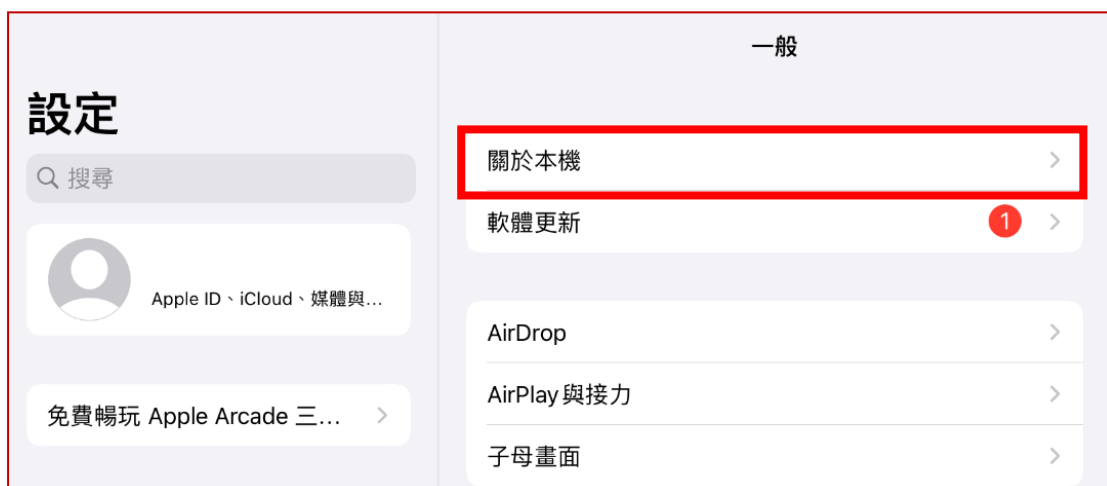

[step 1] 確認安裝環境

可安裝版本

供應商	Microsoft Corporation
相容性	
iPhone	需要 iOS 12.2 或以上版本。
iPad	需要 iPadOS 12.2 或以上版本。
iPod touch	需要 iOS 12.2 或以上版本。

確認版本

[step2]安裝 Microsoft Power BI App

進入 APP Store

查詢關鍵字:power bi>選擇 Microsoft Power BI>[取得]執行軟體安裝

安裝完畢>[打開]啟動軟體

[step3]設定

Note:

- 1.請先確認操作手機是否已註冊 MMHTP 機碼
(若沒有，台北請聯絡#2477 協助註冊)
- 2.將 WiFi 切到 MMHTP->執行設定

點[報表伺服器]>輸入相關資訊(a,b)>[連線到伺服器]

a.伺服器位址: <http://pbi.mmh.org.tw/reports>

b.顯示名稱(輸入可辨識文字即可):mmhBI

The screenshot shows the '登入' (Login) screen in the Power BI mobile app. At the top, there is a 'Power BI' logo on the left and a '報表伺服器' (Report Server) button on the right, which is highlighted with a red box. Below this, there are two input fields. The first is labeled '鍵入您的伺服器位址' (Enter your server address) and contains the text 'http://pbi.mmh.org.tw/reports', also highlighted with a red box. The second is labeled '顯示名稱' (Display name) and contains the text 'mmhBI', also highlighted with a red box. At the bottom center, there is a yellow button labeled '連線到伺服器' (Connect to server), which is also highlighted with a red box.

輸入使用者名稱/密碼(OA 帳號密碼,英文一律大寫)> [連線到伺服器]

The screenshot shows a mobile application interface for Power BI. At the top, there is a navigation bar with a back arrow on the left, the text 'Power BI' in the center, and a dropdown menu on the right labeled '報表伺服器' (Report Server), which is highlighted with a red box. Below the navigation bar, the URL 'http://pbi.mmh.org.tw/reports' is displayed. Underneath the URL is a login form, also highlighted with a red box, containing two input fields: '使用者名稱' (Username) and '密碼' (Password). At the bottom center of the screen, there is a yellow button labeled '連線到伺服器' (Connect to Server), which is also highlighted with a red box.