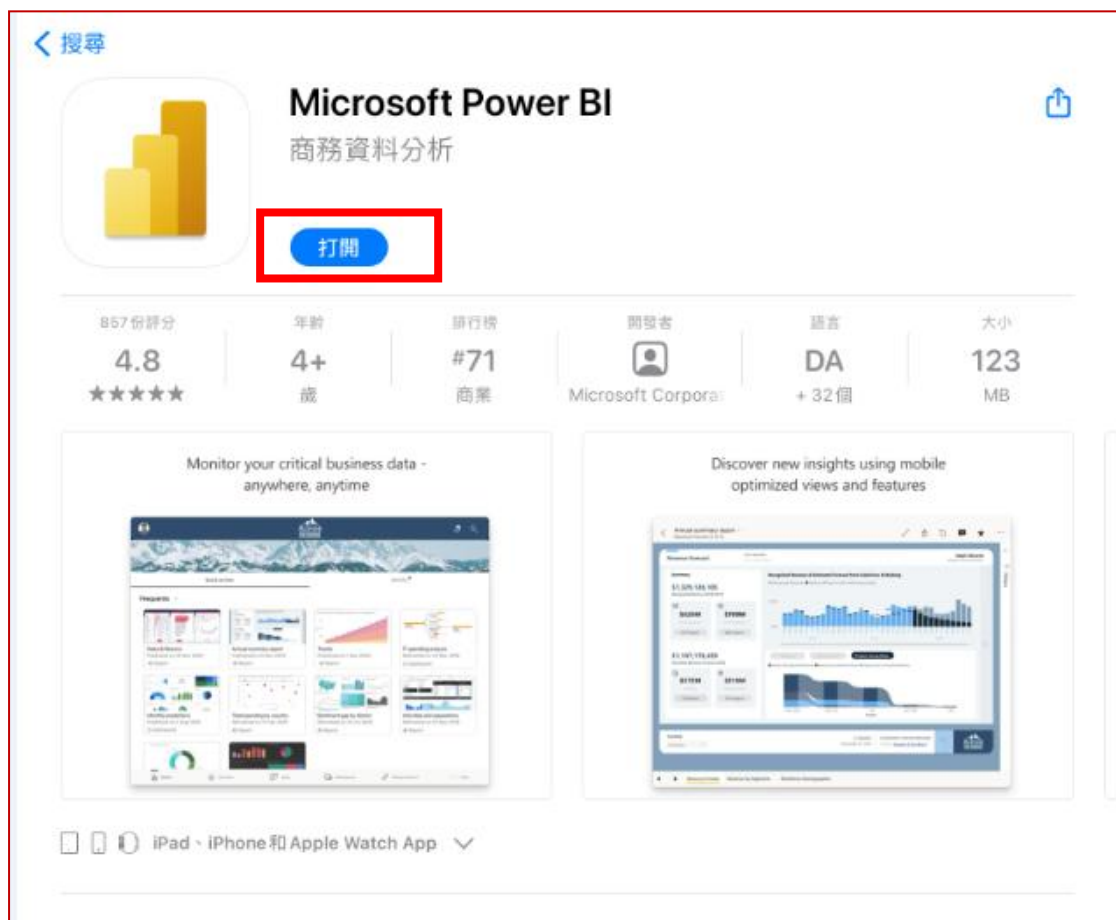

[step 1] 確認安裝環境

可安裝版本

供應商	Microsoft Corporation
相容性	
iPhone	需要 iOS 12.2 或以上版本。
iPad	需要 iPadOS 12.2 或以上版本。
iPod touch	需要 iOS 12.2 或以上版本。

確認版本

[step2]安裝 Microsoft Power BI App

進入 APP Store

查詢關鍵字:power bi>選擇 Microsoft Power BI>[取得]執行軟體安裝

安裝完畢>[打開]啟動軟體

[step3]設定

Note:

- 1.請先確認操作手機是否已註冊 MMHTP 機碼
(若沒有，台北請聯絡#2477 協助註冊)
- 2.將 WiFi 切到 MMHTP->執行設定

點[報表伺服器]>輸入相關資訊(a,b)>[連線到伺服器]

a.伺服器位址: <http://pbi.mmh.org.tw/reports>

b.顯示名稱(輸入可辨識文字即可):mmhBI

The screenshot shows the '登入' (Login) screen in the Power BI mobile app. At the top, there is a 'Power BI' logo on the left and a '報表伺服器' (Report Server) button on the right, which is highlighted with a red box. Below this, there are two input fields. The first is labeled '鍵入您的伺服器位址' (Enter your server address) and contains the text 'http://pbi.mmh.org.tw/reports', also highlighted with a red box. The second is labeled '顯示名稱' (Display name) and contains the text 'mmhBI', also highlighted with a red box. At the bottom center, there is a yellow button labeled '連線到伺服器' (Connect to server), which is also highlighted with a red box.

輸入使用者名稱/密碼(OA 帳號密碼,英文一律大寫)> [連線到伺服器]

The screenshot shows a mobile application interface for Power BI. At the top, there is a navigation bar with a back arrow on the left, the text 'Power BI' in the center, and a dropdown menu on the right labeled '報表伺服器' (Report Server), which is highlighted with a red box. Below the navigation bar, the URL 'http://pbi.mmh.org.tw/reports' is displayed. Underneath the URL is a login form, also highlighted with a red box, containing two input fields: '使用者名稱' (Username) and '密碼' (Password). At the bottom center of the screen, there is a yellow button labeled '連線到伺服器' (Connect to Server), which is also highlighted with a red box.