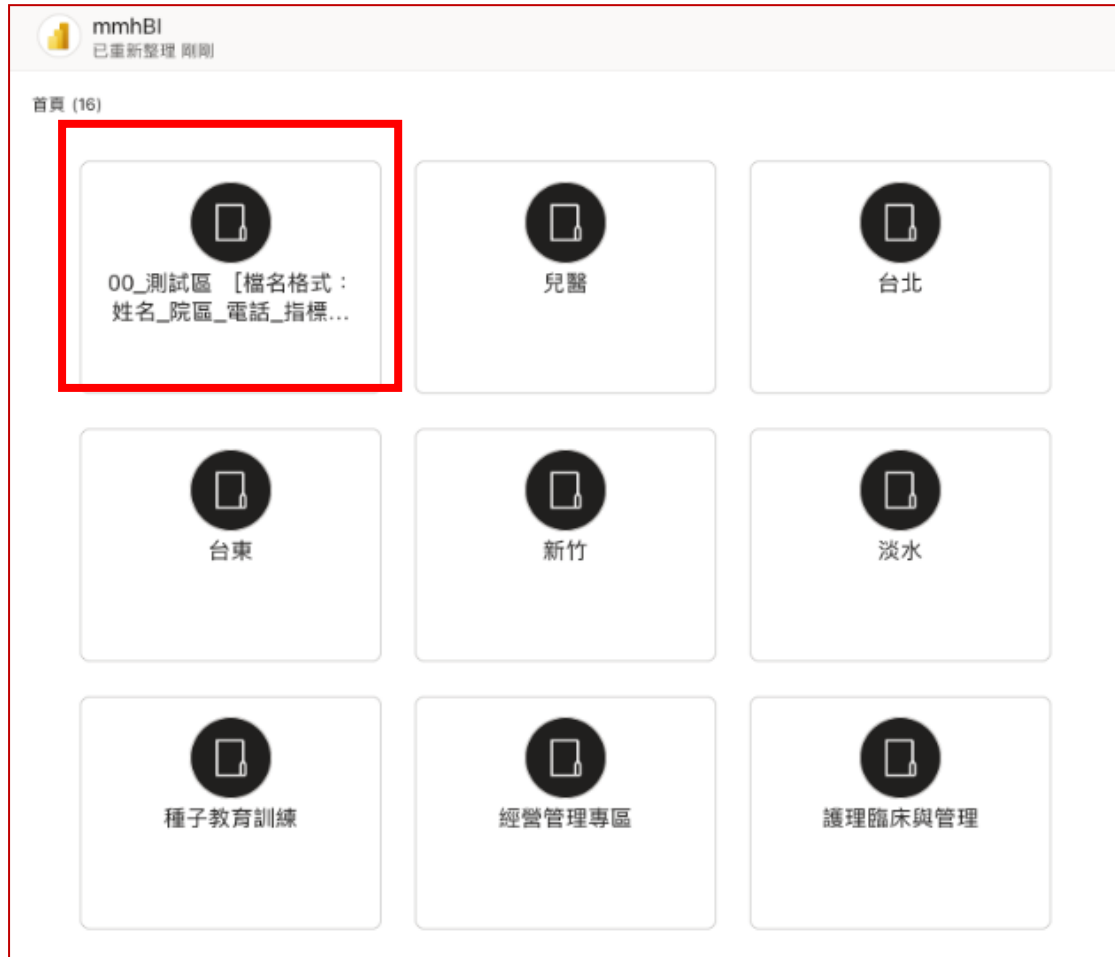

[step4] 瀏覽 Power BI 報表資訊

選擇報表目錄>如:00_測試區>選擇要查看到報表>如:1061_台北_2426_5501061_民眾意見統計